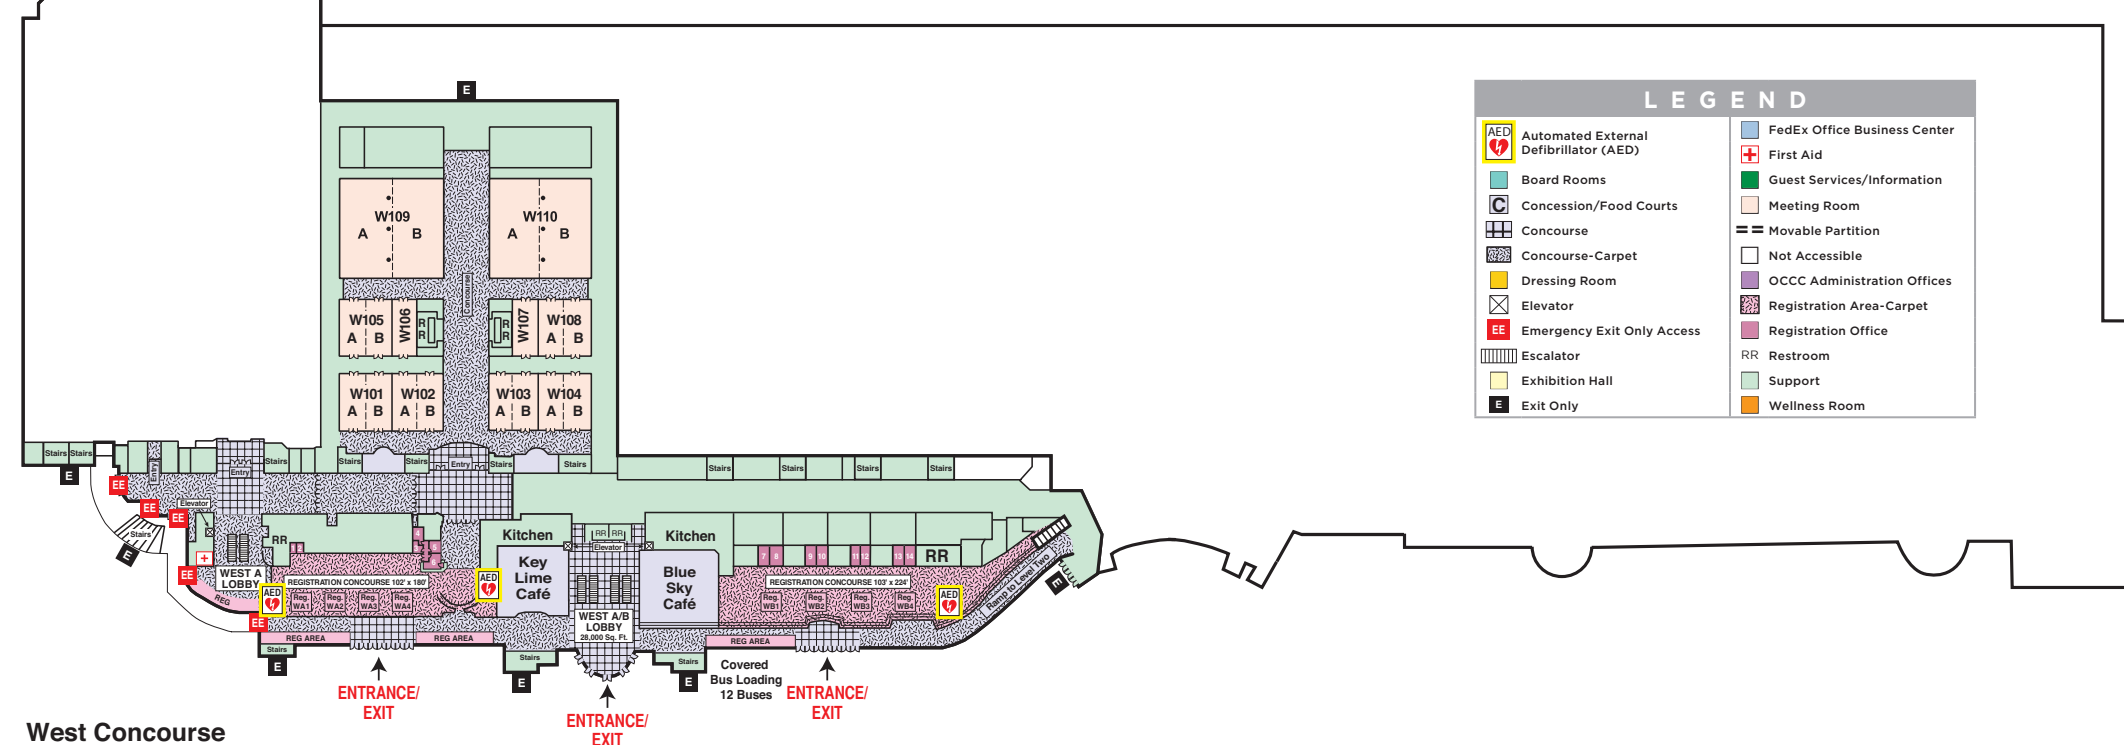

WEST CONCOURSE

West Building Level II - Exhibit Halls/Meeting Rooms

MEETING ROOMS-LEVELS I-IV

- Total 242,887 gross square feet
- 45 Meeting Rooms/ 132 Breakouts (Includes Valencia)

EXHIBITION HALLS-LEVEL II

- Total 1,104,940 gross square feet
- Halls (WA, WB, WC, WD, WE and WF)

West Building Level I - Registration

The Center of Hospitality, where it's all about your experience!

Orlando