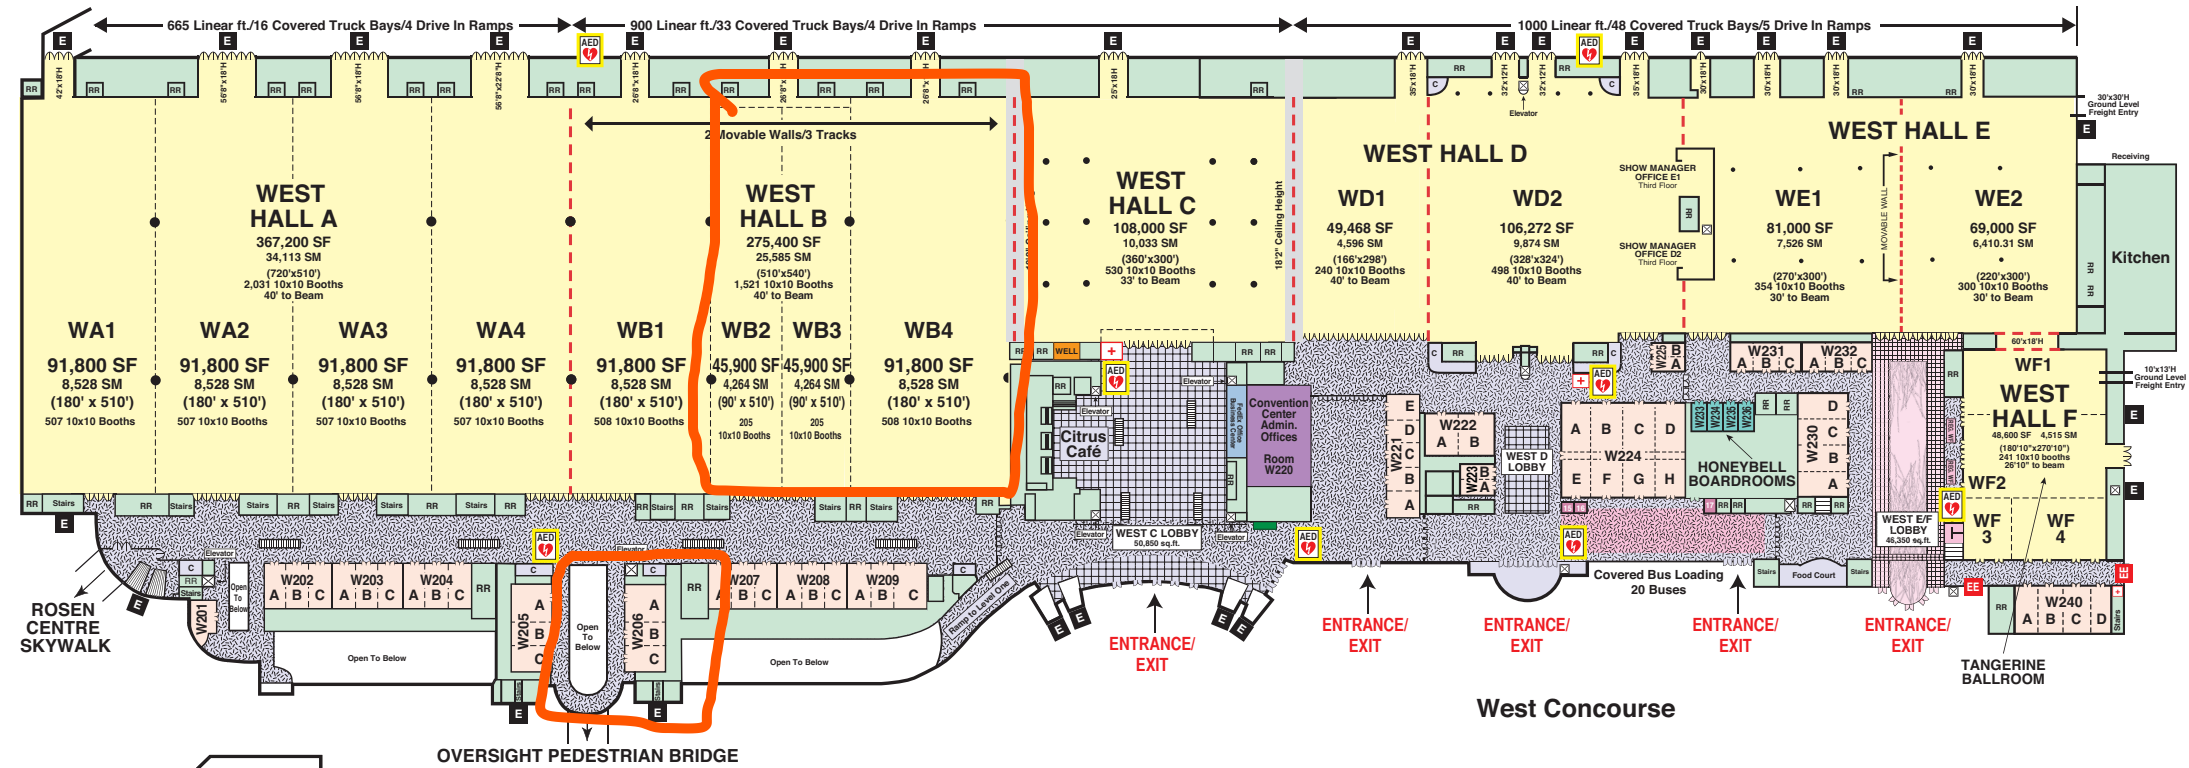

WEST CONCOURSE

West Building Level II - Exhibit Halls/Meeting Rooms

MEETING ROOMS-LEVELS I-IV

- Total 242,887 gross square feet
- 45 Meeting Rooms/ 132 Breakouts (Includes Valencia)

EXHIBITION HALLS-LEVEL II

- Total 1,104,940 gross square feet
- Halls (WA, WB, WC, WD, WE and WF)

West Building Level I - Registration

The Center of Hospitality, where it's all about your experience!

Orlando